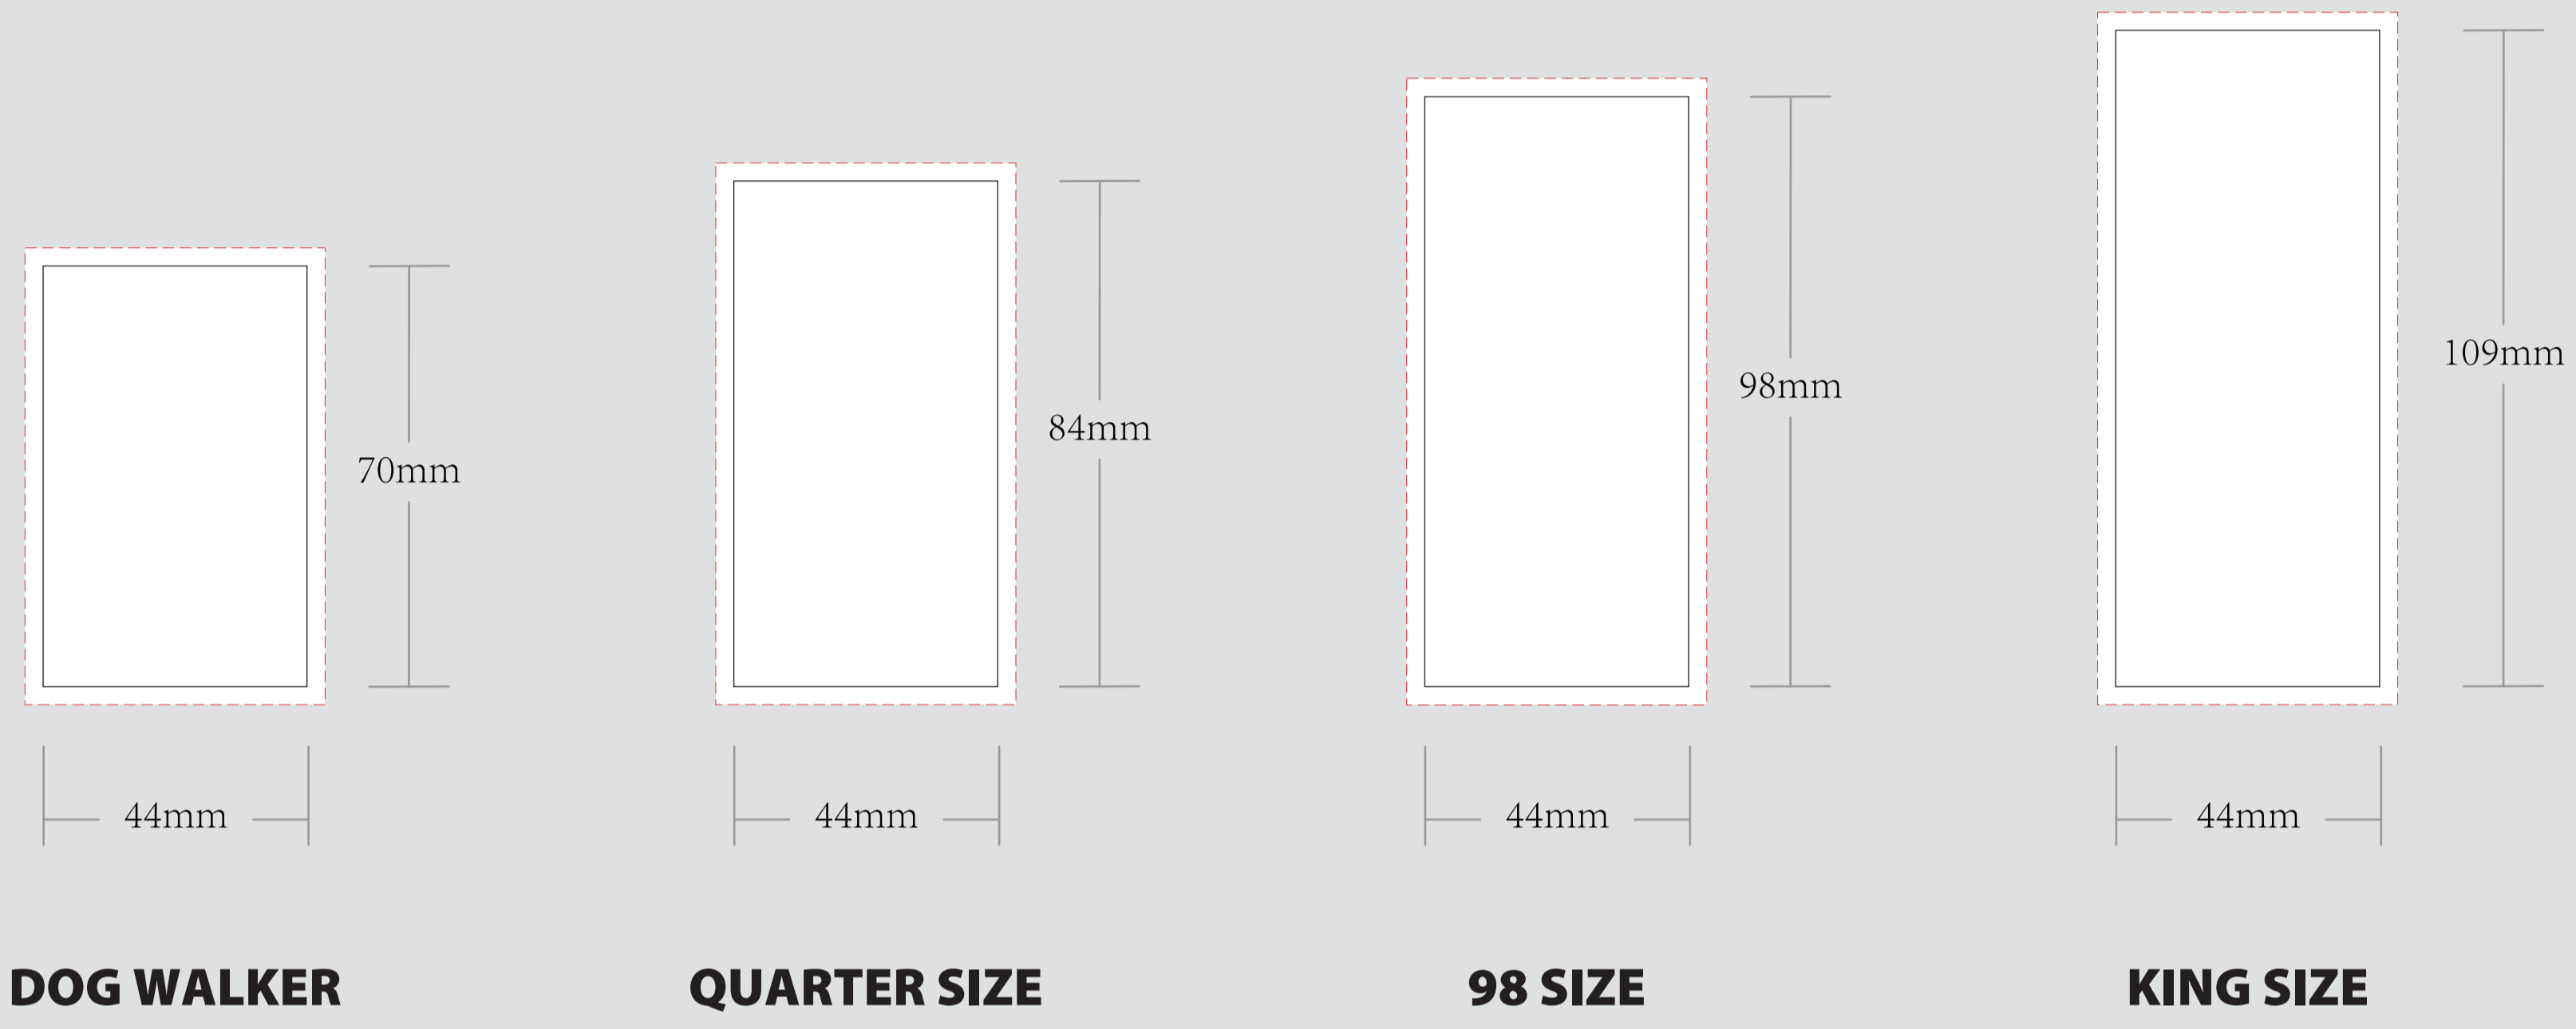

ORDER DETAILS	
CLIENT NAME	/
INQUIRY NO.	INQUIRY.V1
ORDER NO.	
PRODUCT DETAILS	
CONE SIZE	DOG WALKER / QUARTER SIZE / 98 SIZE / KING SIZE
TIPS SIZE	40MM
PAPER TYPE	
QUANTITY	
BOX PACKING	700 CONES A BOX
PRINTING EFFECT	CMYK

- ————— DIE CUT LINE
- - - - - FOLD LINE
- - - - - BLEED LINE

REMARKS:
- Artwork should be submitted in AI, EPS, PDF, CDR, PSD.
- For JPEG, PNG and PSD please submit your artwork with a minimum of 300dpi

VISIBLE AREA

CHOOSE CONE SIZE AS BELOW: