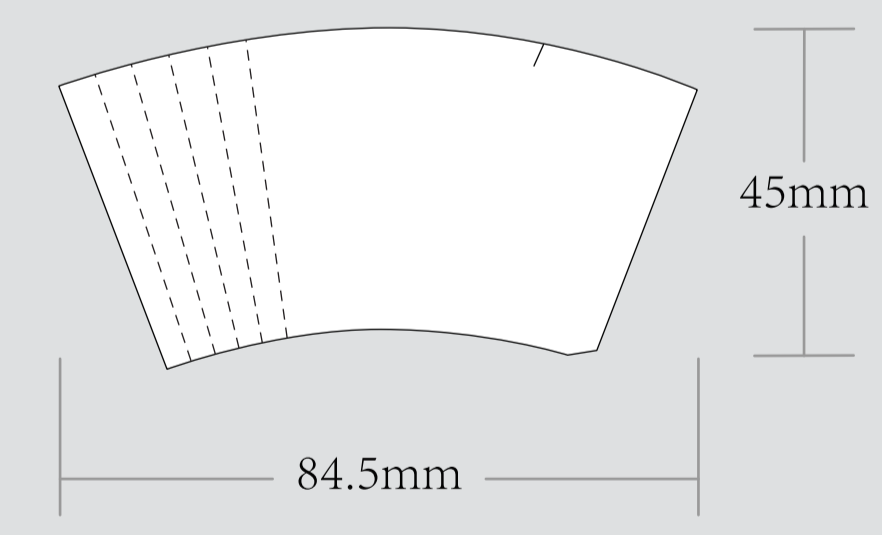

TIPS/CRUTCH

40mm TIPS/CRUTCH