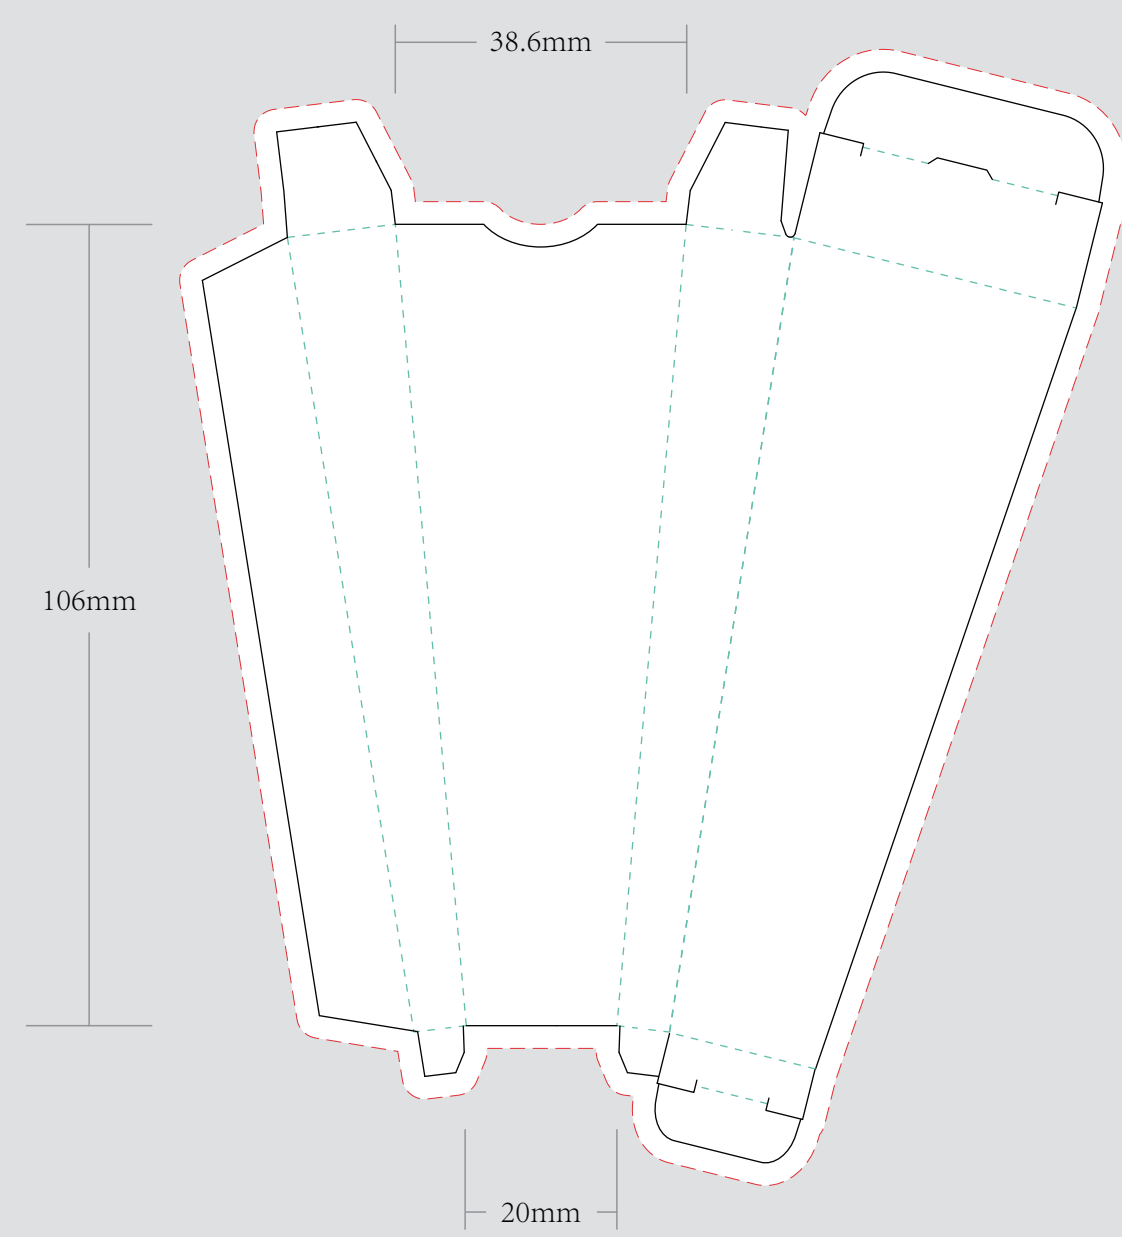

ORDER DETAILS		<p>— DIE CUT LINE</p> <p>- - - FOLD LINE</p> <p>- - - BLEED LINE</p> <p>REMARKS: - Artwork should be submitted in AI, EPS, PDF, CDR, PSD. - For JPEG, PNG and PSD please submit your artwork with a minimum of 300dpi</p>	<p>Please see the text and graphic direction guideline below.</p>	
CLIENT NAME	/			
INQUIRY NO.	INQUIRY_V1			
ORDER NO.				
PRODUCT DETAILS				
SIZE	98 SIZE			
PAPER TYPE				
QUANTITY				
BOX PACKING	3 CONES PER PACK/30 PACKS PER BOX			
VALUE ADDITION				
PRINTING EFFECT	CMYK			

CONES BOX

TIPS/CRUTCH

CONE PAPER

EXAMPLE

DISPLAY BOX

80mm

95mm

95mm

110mm

PAPER HODER

Tear Line
这条线做撕割线

Tear Line
这两条线做撕割线

190mm 131mm 190mm 131mm

9mm 123mm 9mm