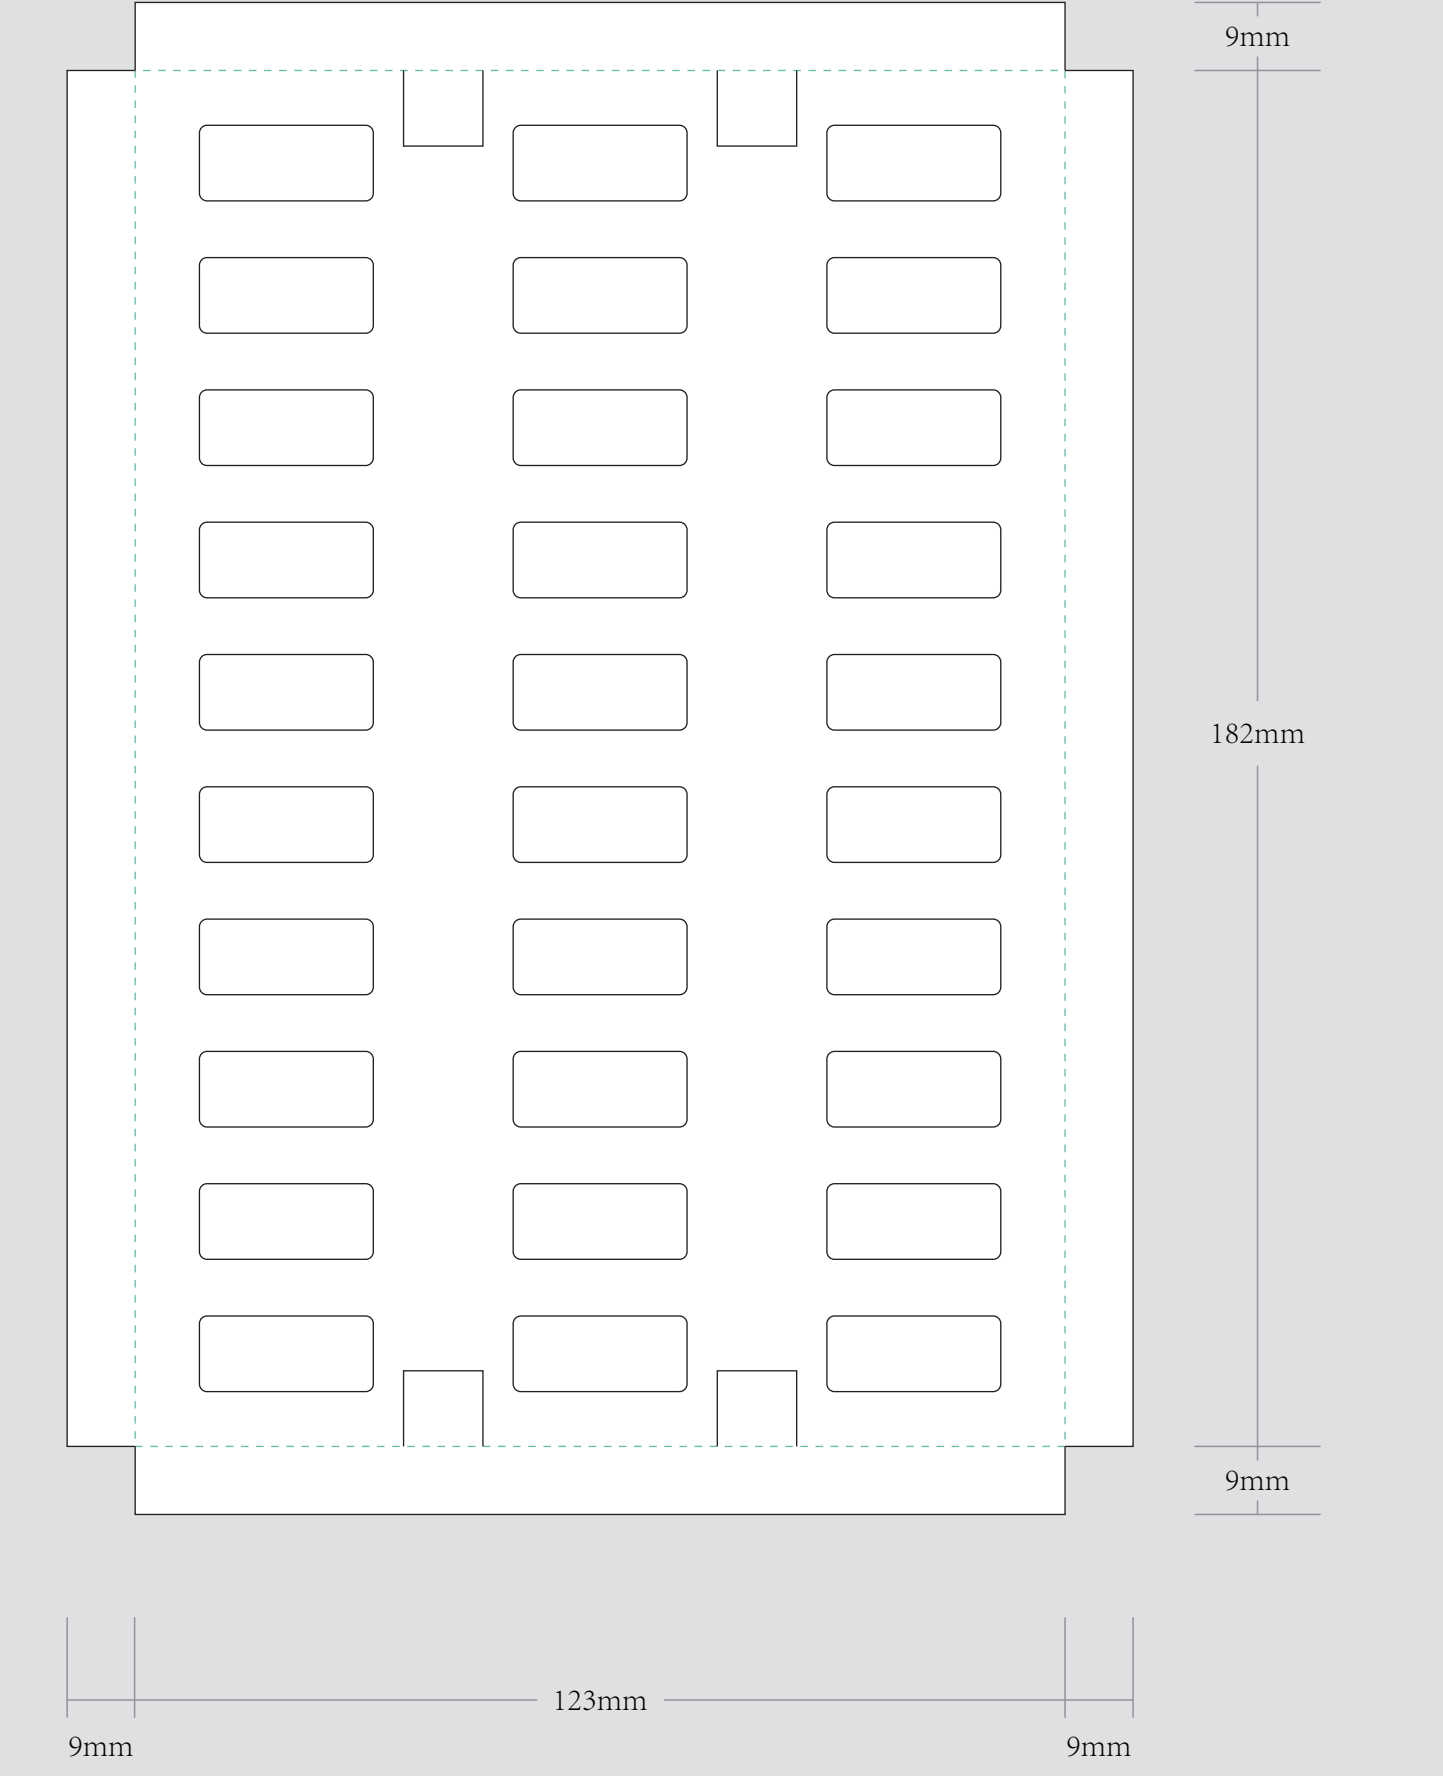

ORDER DETAILS		<p>— DIE CUT LINE</p> <p>- - - FOLD LINE</p> <p>- - - BLEED LINE</p> <p>REMARKS: - Artwork should be submitted in AI, EPS, PDF, CDR, PSD. - For JPEG, PNG and PSD please submit your artwork with a minimum of 300dpi</p>	<p>Please see the text and graphic direction guideline below.</p>	
CLIENT NAME	/			
INQUIRY NO.	INQUIRY_V1			
ORDER NO.				
PRODUCT DETAILS				
SIZE	98 SIZE			
PAPER TYPE				
QUANTITY				
BOX PACKING	3 CONES PER PACK/30 PACKS PER BOX			
VALUE ADDITION				
PRINTING EFFECT	CMYK			

CONES BOX

TIPS/CRUTCH

CONE PAPER

EXAMPLE

DISPLAY BOX

80mm

95mm

95mm

110mm

PAPER HODER

Tear Line
这条线做撕割线

Tear Line
这两条线做撕割线

190mm 131mm 190mm 131mm

9mm 123mm 9mm