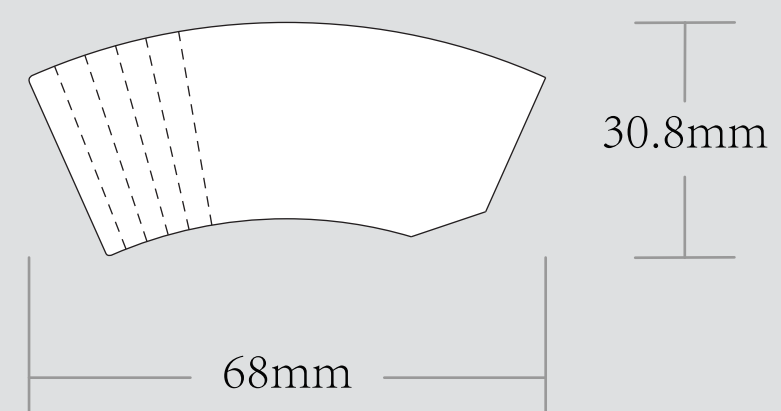

ORDER DETAILS		<p>— DIE CUT LINE</p> <p>- - - FOLD LINE</p> <p>- - - BLEED LINE</p> <p>REMARKS: - Artwork should be submitted in AI, EPS, PDF, CDR, PSD. - For JPEG, PNG and PSD please submit your artwork with a minimum of 300dpi</p>	<p>Please see the text and graphic direction guideline below.</p>	
CLIENT NAME	/			
INQUIRY NO.	INQUIRY_V1			
ORDER NO.				
PRODUCT DETAILS				
SIZE	98 SIZE			
PAPER TYPE				
QUANTITY				
BOX PACKING	3 CONES PER PACK/30 PACKS PER BOX			
VALUE ADDITION				
PRINTING EFFECT	CMYK			

CONES BOX

TIPS/CRUTCH

CONE PAPER

EXAMPLE

DISPLAY BOX

80mm

95mm

95mm

110mm

PAPER HODER

Tear Line
这条线做撕割线

Tear Line
这两条线做撕割线

190mm 131mm 190mm 131mm

9mm 123mm 9mm